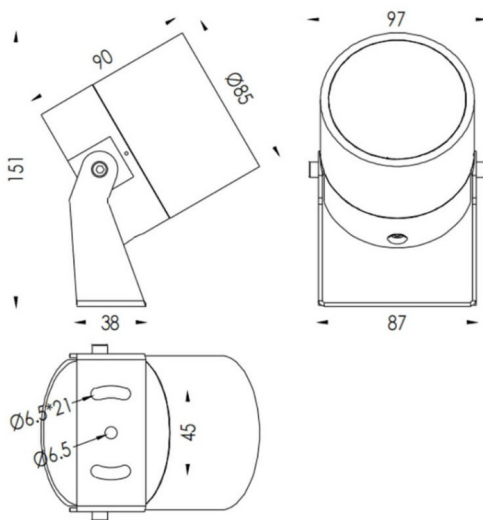

TUBEO-R

Item code	86.OS04.4351.01
Product type	Outdoor
Category	Spike Spot Light
Family	TUBEO-R
Subfamily	TUBEO-R
Pictograms	

Dimensions
Product dimensions (mm) **85(Dia)X90(H)mm**

Scheme

Product	
Real power (W)	15
Real luminous flux (Lm)	1467
Luminous efficiency (Lm/W)	97.8
Beam angle (°)	55
Life time (h)	50000h L70B10
IP	65
Control gear	ON-OFF
Average life time (h)	50000h L70B10
Colour temperature (K)	3000
Colour consistency (SDCM)	SDCM3
CRI	80
IK	IK10

Photometry